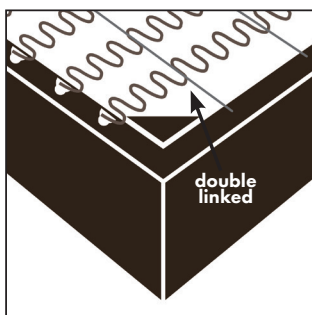

Porter Quality

Crafted to the highest standards with added design features for lasting beauty and durability.

SUPPORT

Super responsive 1.8 - 2.2lb foam density for extra seat support.

INTEGRITY

Ultra-stable wood blocked corners on kiln dried wood frames.

LUXURY

4" vanity strip seat decking and zippered cushions.

QUALITY

Impeccable fabric tailoring over fully reinforced wood sides and plush padded arms.

BUILT WELL

Double linked S-spring or 8-way hand-tied seating for stability & strength.