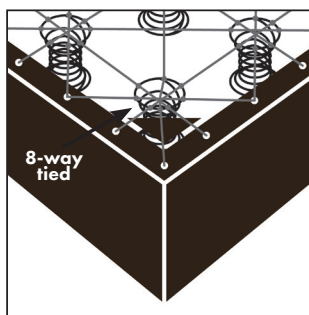

LUXURY

4" vanity strip seat decking and zippered cushions.

QUALITY

Impeccable fabric tailoring over fully reinforced wood sides and plush padded arms.

BUILT WELL

Double linked S-spring or 8-way hand-tied seating for stability & strength.

STRUCTURE

Extra springs are added to prevent "rolling" into the arms.

Porter Designs