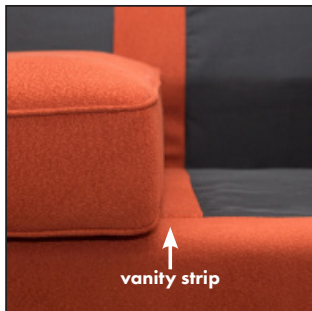

Porter Quality

Crafted to the highest standards with added design features for lasting beauty and durability.

SUPPORT

Super responsive 1.8 - 2.2lb foam density for extra seat support.

INTEGRITY

Ultra-stable wood blocked corners on kiln dried wood frames.

LUXURY

4" vanity strip seat decking and zippered cushions.

QUALITY

Impeccable fabric tailoring over fully reinforced wood sides and plush padded arms.

BUILT WELL

Double linked S-spring or 8-way hand-tied seating for stability & strength.