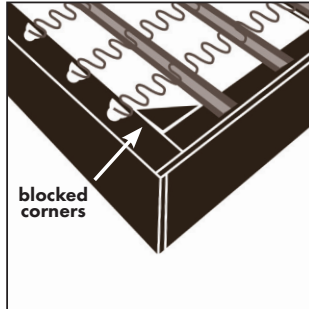

Porter Quality

Crafted to the highest standards with added design features for lasting beauty and durability.

SUPPORT

Super responsive 1.8 - 2.2lb foam density for extra seat support.

INTEGRITY

Ultra-stable wood blocked corners on kiln dried wood frames.

LUXURY

4" vanity strip seat decking and zippered cushions.

QUALITY

Impeccable fabric tailoring over fully reinforced wood sides and plush padded arms.

BUILT WELL

Double linked S-spring or 8-way hand-tied seating for stability & strength.

STRUCTURE

Extra springs are added to prevent "rolling" into the arms.

Porter Designs